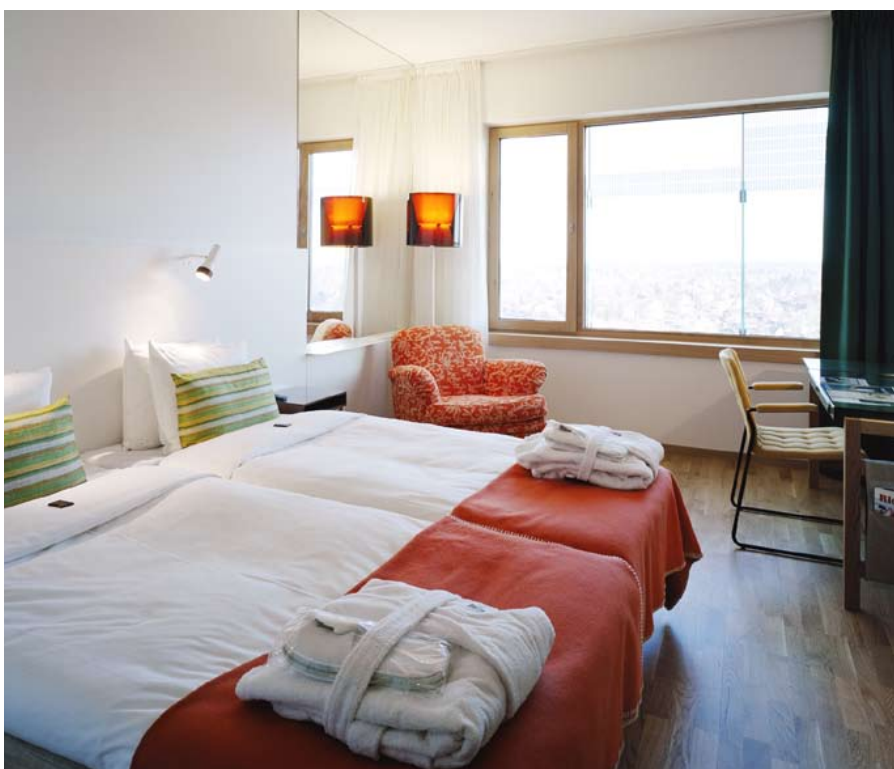

State-of-the-Art Accommodation in the Stockholm International Fairs Complex

This new, multi-award winning, state-of-the-art, 248-room hotel stands just south of Stockholm city centre in the Stockholm International Fairs complex. It has all services under one roof: rooms and suites, a restaurant, bar, 24-hour staffed reception, car park, conference facilities for up to 1,000 delegates, gym, sauna, and the complete International Fairs complex, which can hold thousands of visitors. The journey to and from the city centre is just ten minutes by commuter train.

KEY FACTS:

Total rooms	248 + 1
(248 rooms and suites plus a penthouse suite)	
Rooms with wheelchair access	10
Number of beds	498
Number of no smoking rooms	223
Restaurant	Yes
Lobby bar	Yes
Internet/broadband	Yes
Wireless WLAN, included in room rates	
Gym	Yes
Sauna	Yes
Room service	Yes
Parking	Yes
Heated, secure indoor car park	
Conference facilities	13
(+ some 60 in Stockholm International Fairs)	
Total conference capacity, delegates	1,340
(15,000 including Stockholm International Fairs)	
Capacity of largest facility	1,000
(2,000 including Stockholm International Fairs)	

The unique, contemporary design of this hotel, which opened in 2006, won several awards including the Swedish Light Prize and Glass Prize 2008. Its interior and exterior create a striking impression, and with 18 floors, this impressive building has quickly become Stockholm's new southern landmark, offering panoramic views over the city centre, just ten minutes away by commuter train.